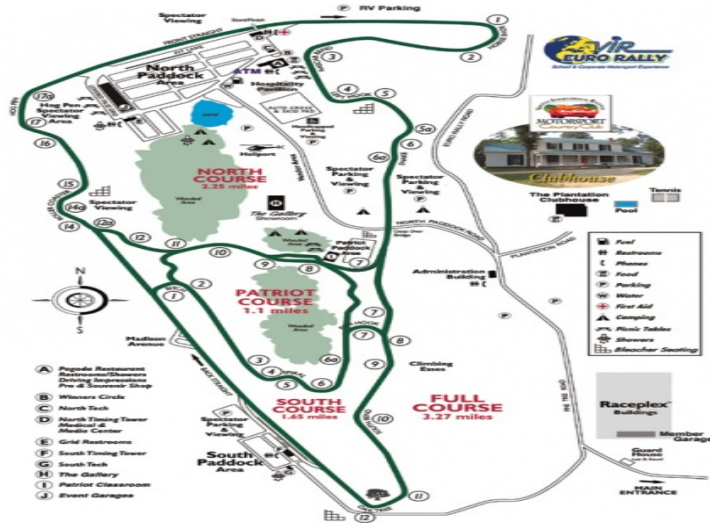

Virginia International Raceway - Course

Date:	
Event:	
Session:	
Best Lap:	
Track Conditions:	
Tire Pressures:	Front: Rear:
Tires:	
Misc Setup:	

Turn	Gear	Braking	Entry	Mid-Corner	Exit
1-2 Horse S					
3 Nascar					
4-5 Left Hook					
5A-6					
7-8-9 (S's)					
10 (South)					
11					
OakTree					
14-14A RollerC					
15					
16					
17-17A HogPen					

Notes: _____