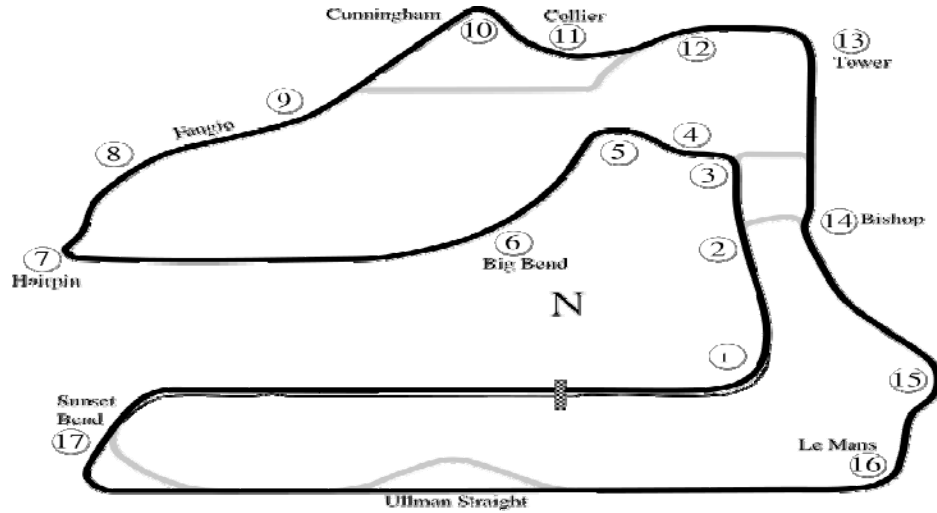

Sebring

Date:	
Event:	
Session:	
Best Lap:	
Track Conditions:	
Tire Pressures:	Front: Rear:
Tires:	
Misc Setup:	

Turn	Gear	Braking	Entry	Mid-Corner	Exit
1					
2					
3					
4					
5					
6					
Hairpin					
8					
9					
C'ham					
11					
12					
Tower					
14					
15					
Le Mans					
Sunset					