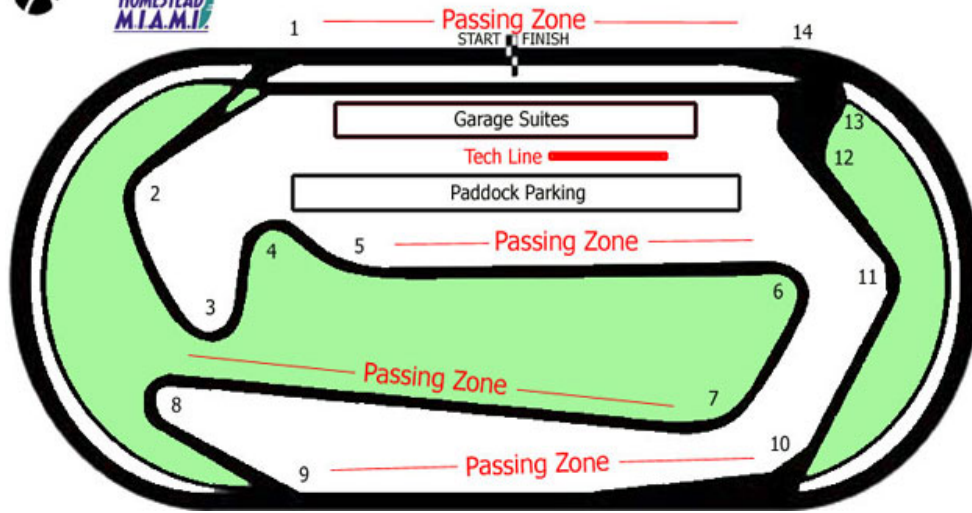

# Homestead Miami Speedway

Performance Drivers' Club

Date:		
Event:		
Session:		
Best Lap:		
Track Conditions:		
Tire Pressures:	Front:	Rear:
Tires:		
Misc Setup:		

Turn	Gear	Braking	Entry	Mid-Corner	Exit
1					
2					
3					
4					
5					
6					
7					
8					
9					
10					
11					
12					
13					
14					